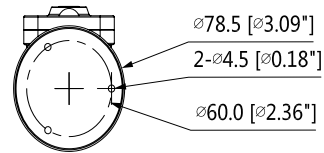

Construction

Casing	Plastic
Dimensions	Φ78.5mm×127.8mm(3.09" x5.03")
Net Weight	0.31Kg (0.68lb)
Gross Weight	0.45Kg (0.99lb)

Dimensions (mm/inch)

Ordering Information

Type	Part Number	Description
3MP Camera	DH-IPC-K35AP	3MP K Series PoE Network Camera, PAL
	DH-IPC-K35AN	3MP K Series PoE Network Camera, NTSC
	IPC-K35AP	3MP K Series PoE Network Camera, PAL
	IPC-K35AN	3MP K Series PoE Network Camera, NTSC