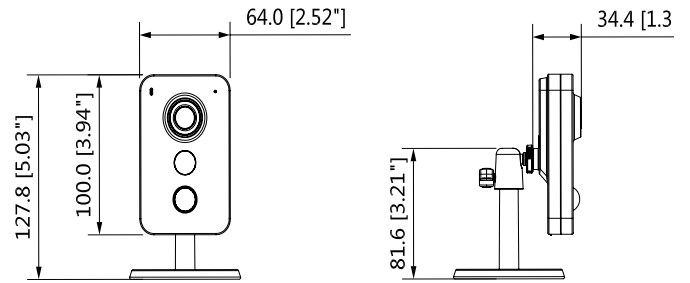

Construction

Casing	Plastic
Dimensions	Φ78.5mm×127.8mm(3.09" x5.03")
Net Weight	0.31Kg (0.68lb)
Gross Weight	0.45Kg (0.99lb)

Dimensions (mm/inch)

Ordering Information

Type	Part Number	Description
3MP Camera	DH-IPC-K35AP	3MP K Series PoE Network Camera, PAL
	DH-IPC-K35AN	3MP K Series PoE Network Camera, NTSC
	IPC-K35AP	3MP K Series PoE Network Camera, PAL
	IPC-K35AN	3MP K Series PoE Network Camera, NTSC